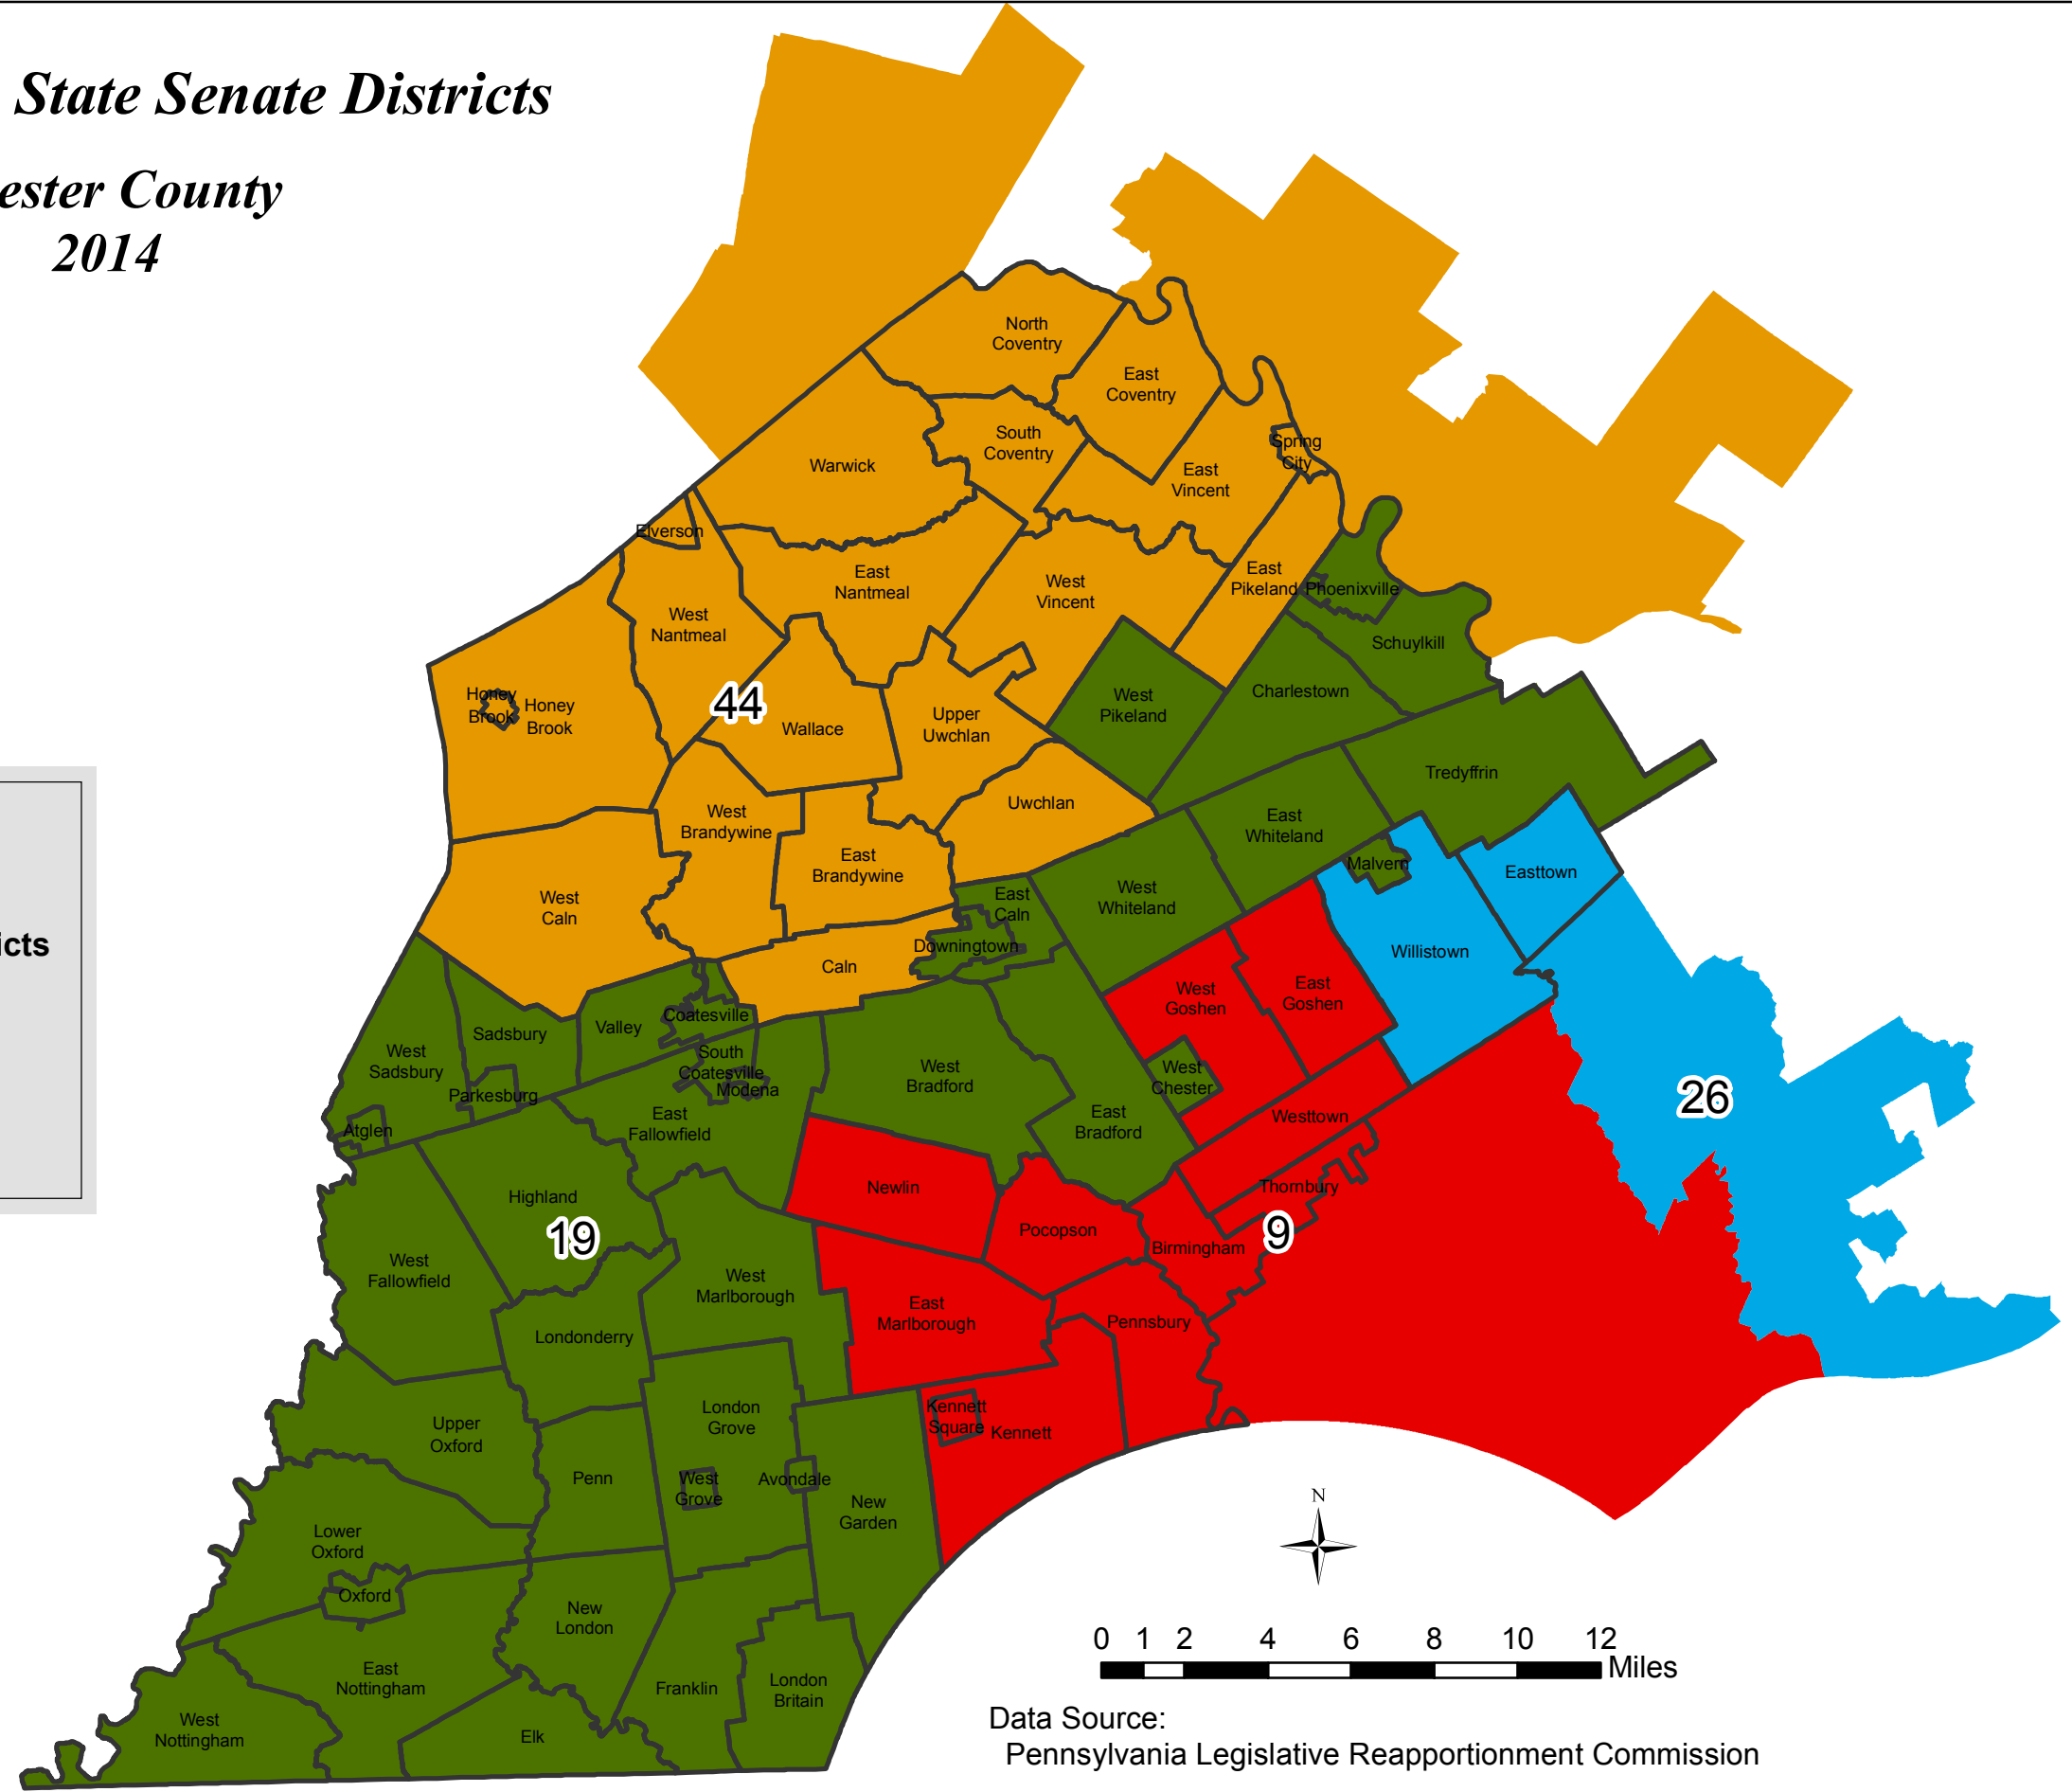

Pennsylvania State Senate Districts

Chester County 2014

Legend

 Municipalities

State Senate Districts

-  9
-  19
-  26
-  44

Data Source:
Pennsylvania Legislative Reapportionment Commission