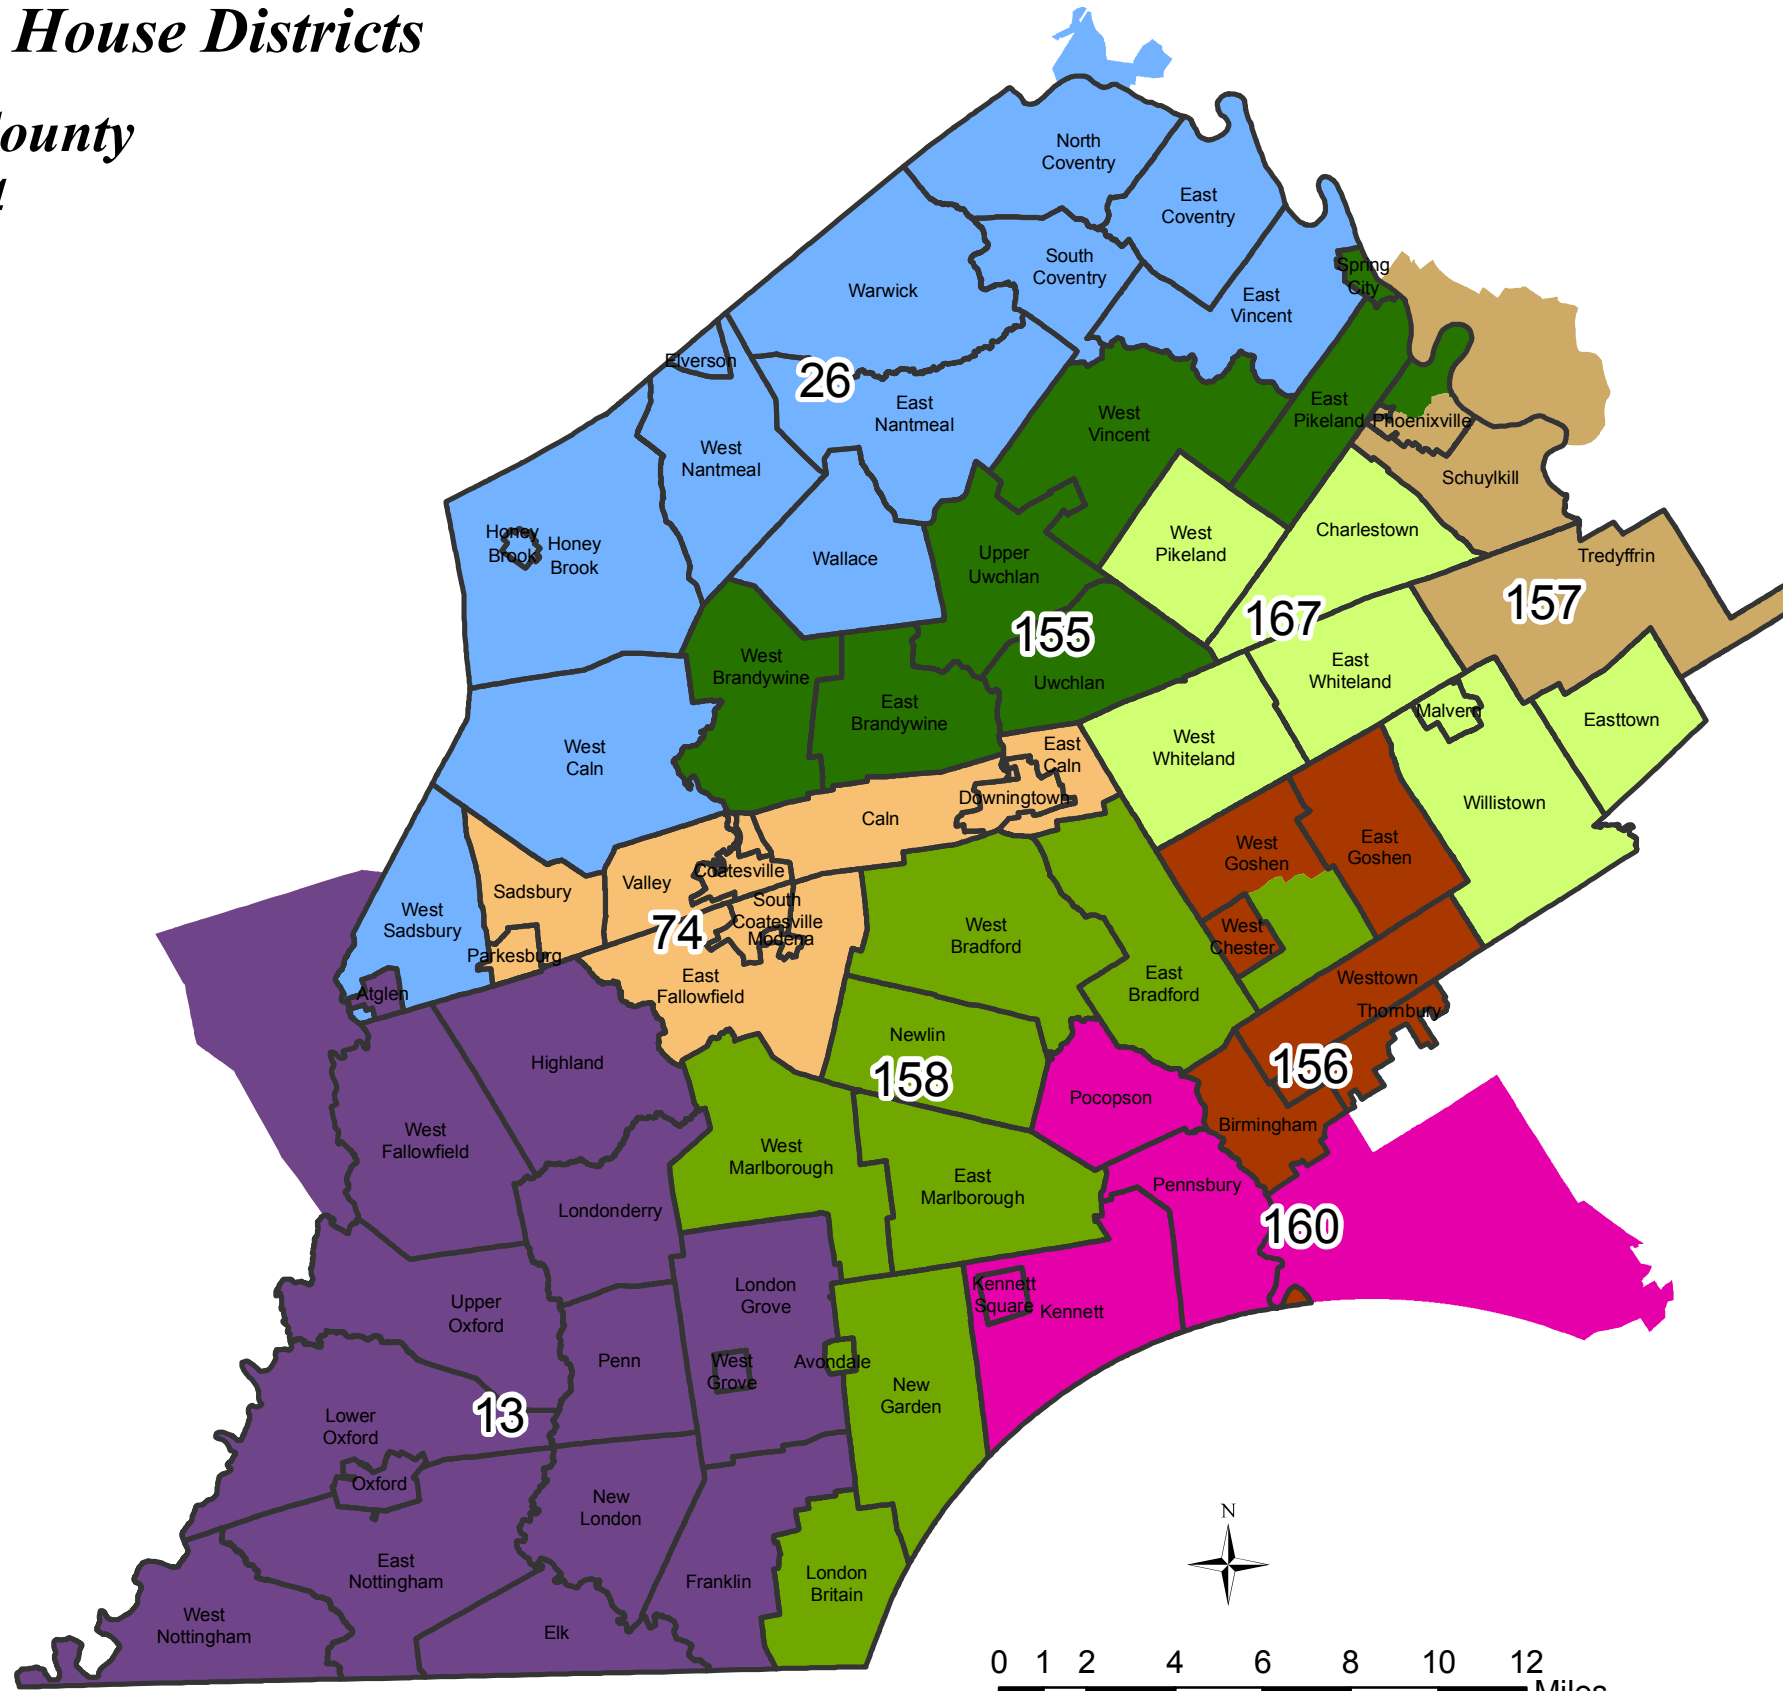

# Pennsylvania State House Districts

## Chester County 2014

**Legend**

 Municipalities  
**State House Districts**  
 13  
 26  
 74  
 155  
 156  
 157  
 158  
 160  
 167

Data Source:  
Pennsylvania Legislative Reapportionment Commission