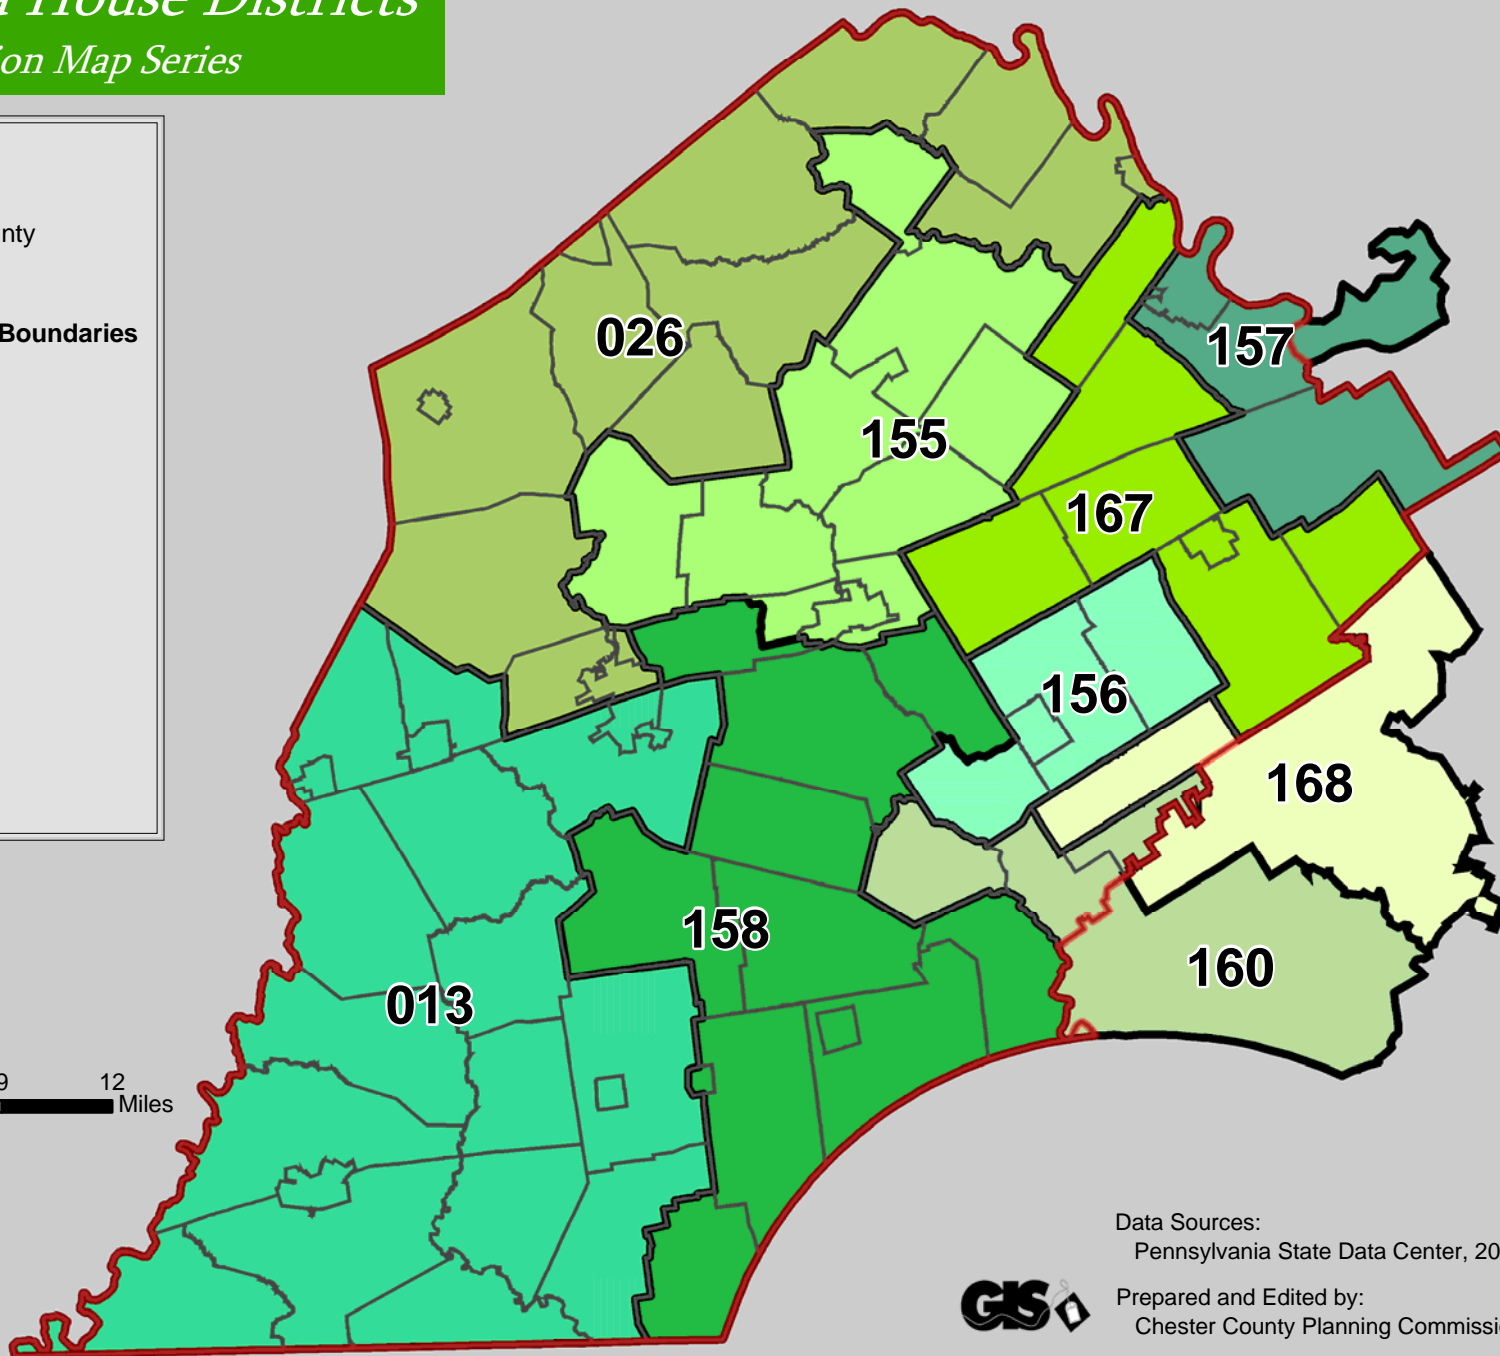

Pennsylvania House Districts

Planning Commission Map Series

LEGEND

Outline of County

Municipalities

State House District Boundaries

District 013

District 026

District 155

District 156

District 157

District 158

District 160

District 167

District 168

Data Sources:
Pennsylvania State Data Center, 2007.

Prepared and Edited by:
Chester County Planning Commission, 2007.